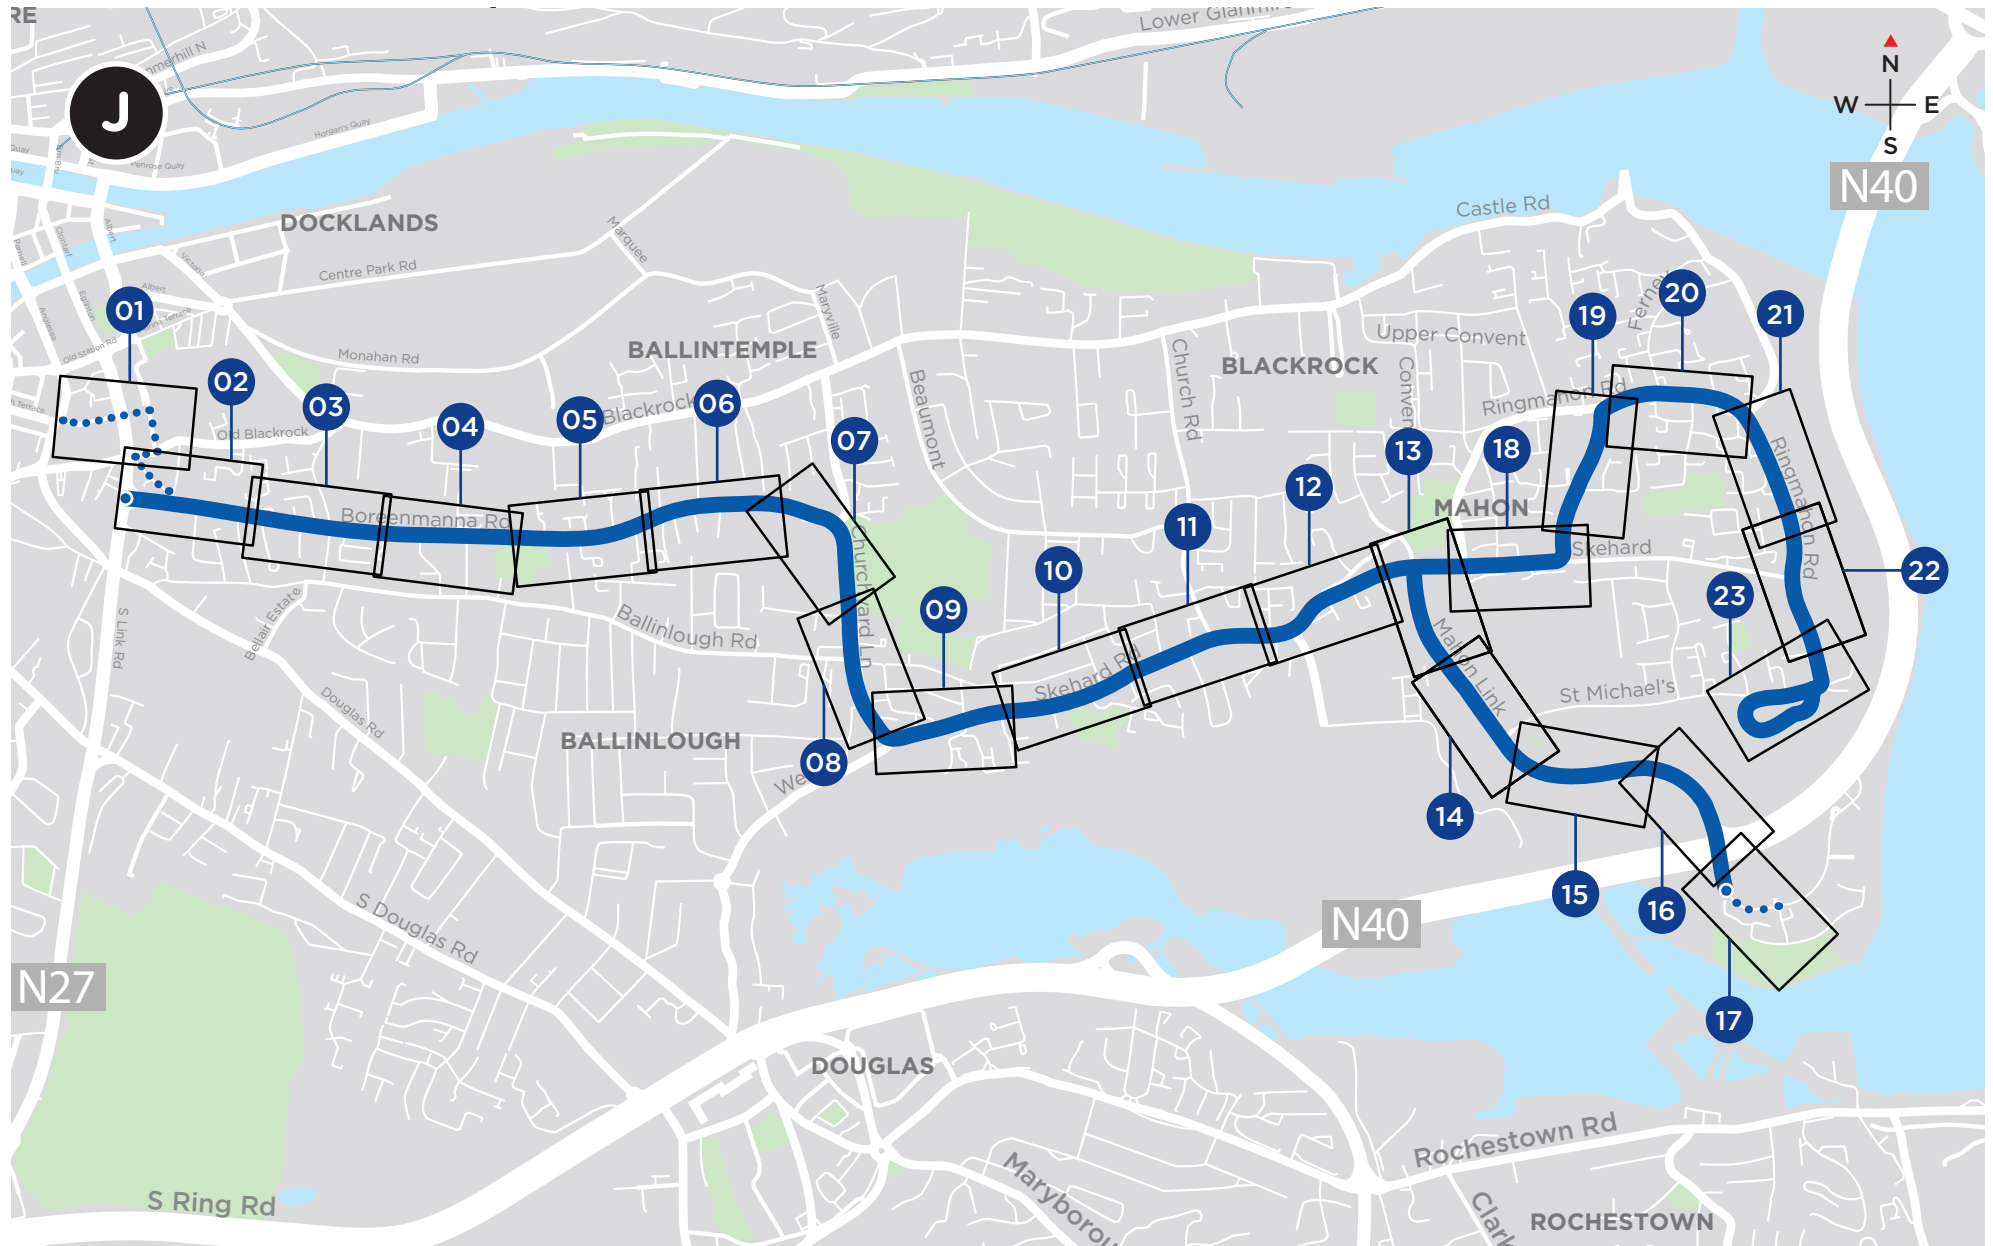

Mahon to City

Sustainable Transport Corridor

Public Consultation March 2023

Rialtas
na hÉireann
Government
of Ireland

Tionscadal Éireann
Project Ireland
2040

**BUS
CONNECTS
CORK**

SUSTAINABLE TRANSPORT FOR A BETTER CITY.

NOTE: The Emerging Preferred Route shown on the following drawings is indicative only and is subject to change following consultation and as part of the design development process.

© Ordnance Survey Ireland Government of Ireland. All rights reserved.
Licence Number 2022/OSI_NMA_180 National Transport Authority.