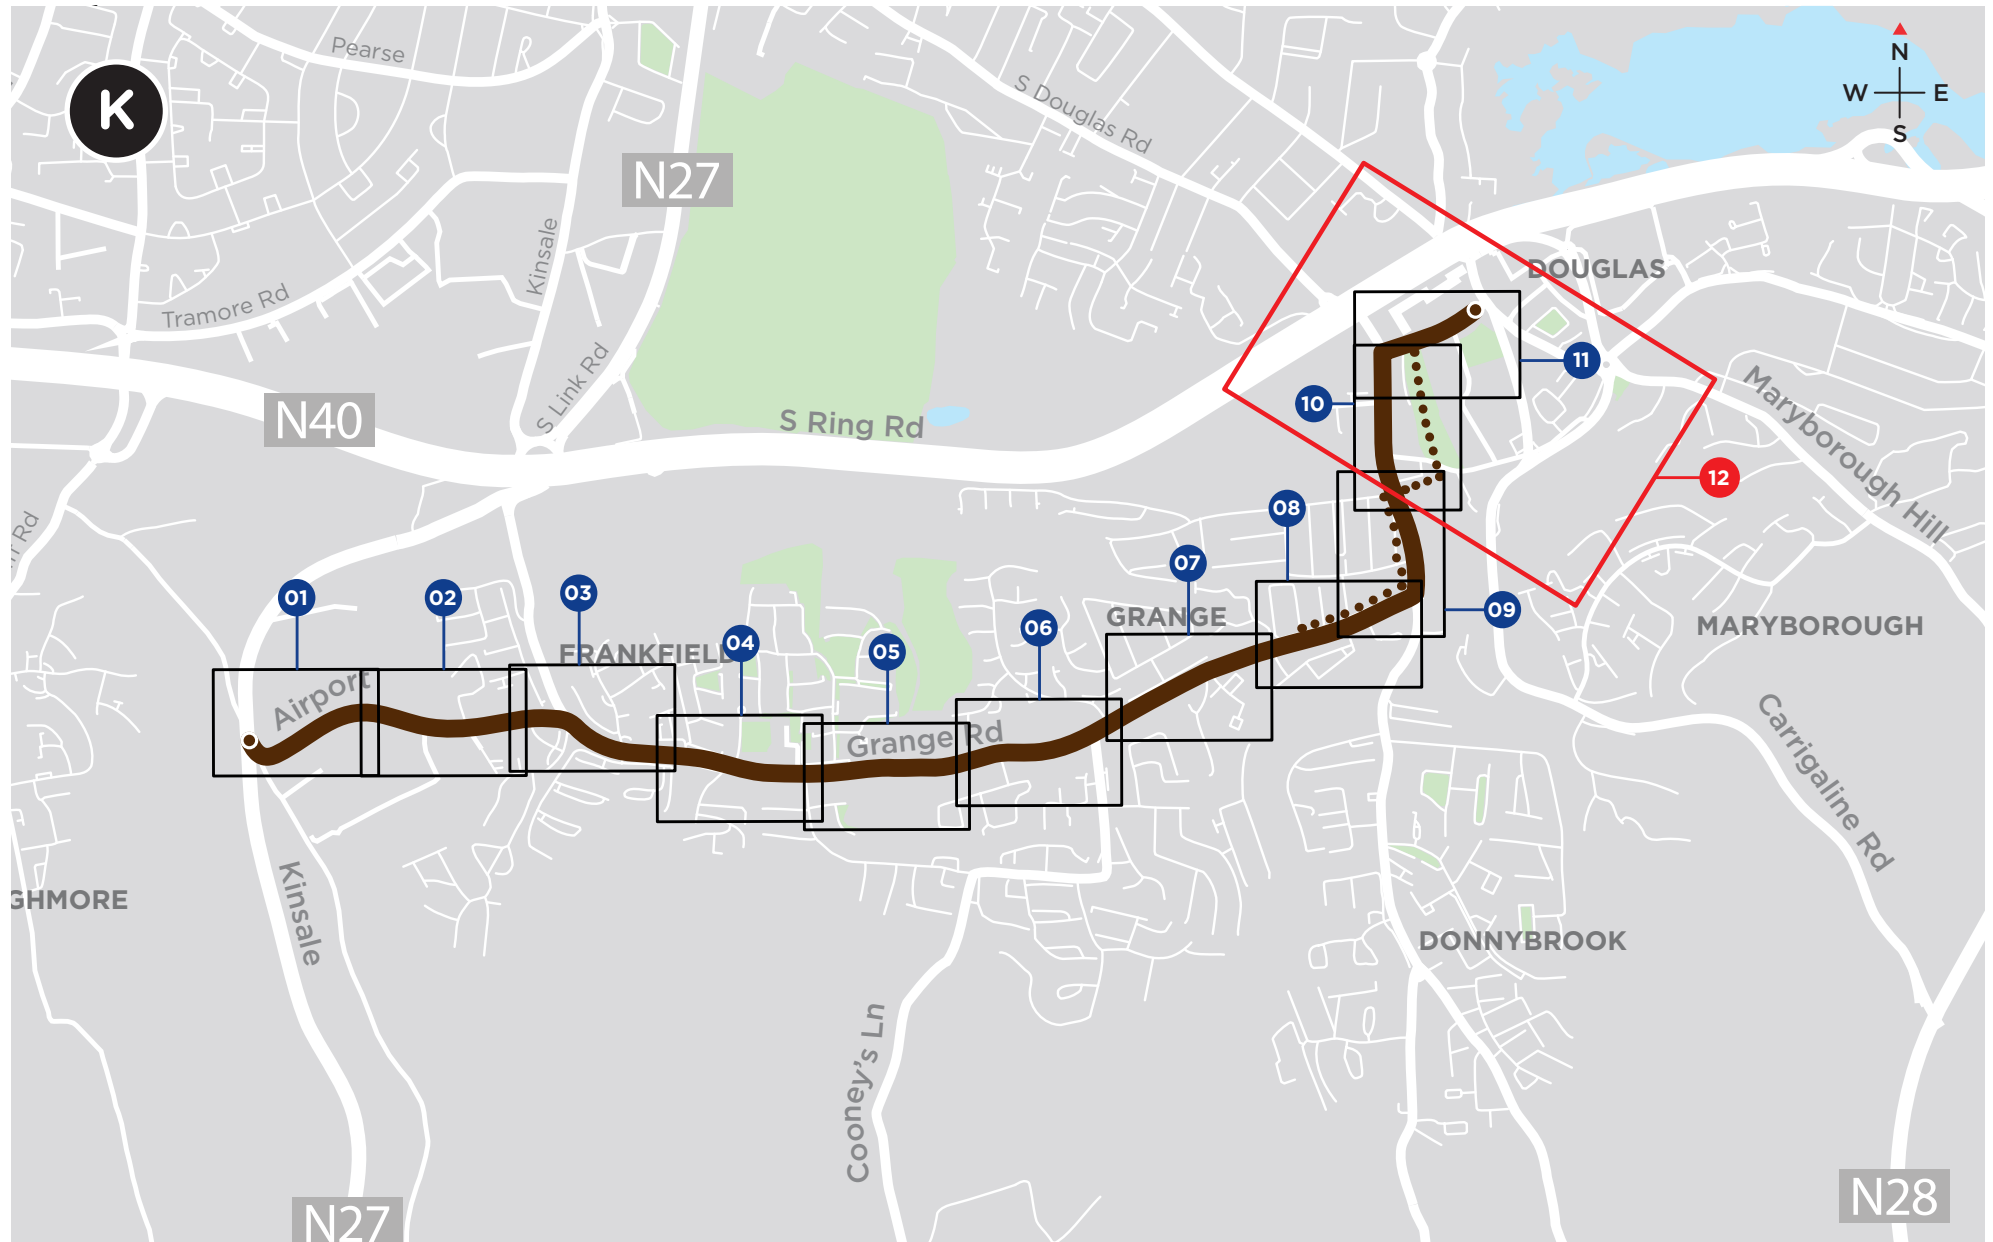

Kinsale Road to Douglas Sustainable Transport Corridor

Public Consultation March 2023

Rialtas
na hÉireann
Government
of Ireland

Tionscadal Éireann
Project Ireland
2040

**BUS
CONNECTS
CORK**

SUSTAINABLE TRANSPORT FOR A BETTER CITY.

NOTE: The Preferred Route shown on the following drawings is indicative only and is subject to change following consultation and as part of the design development process.