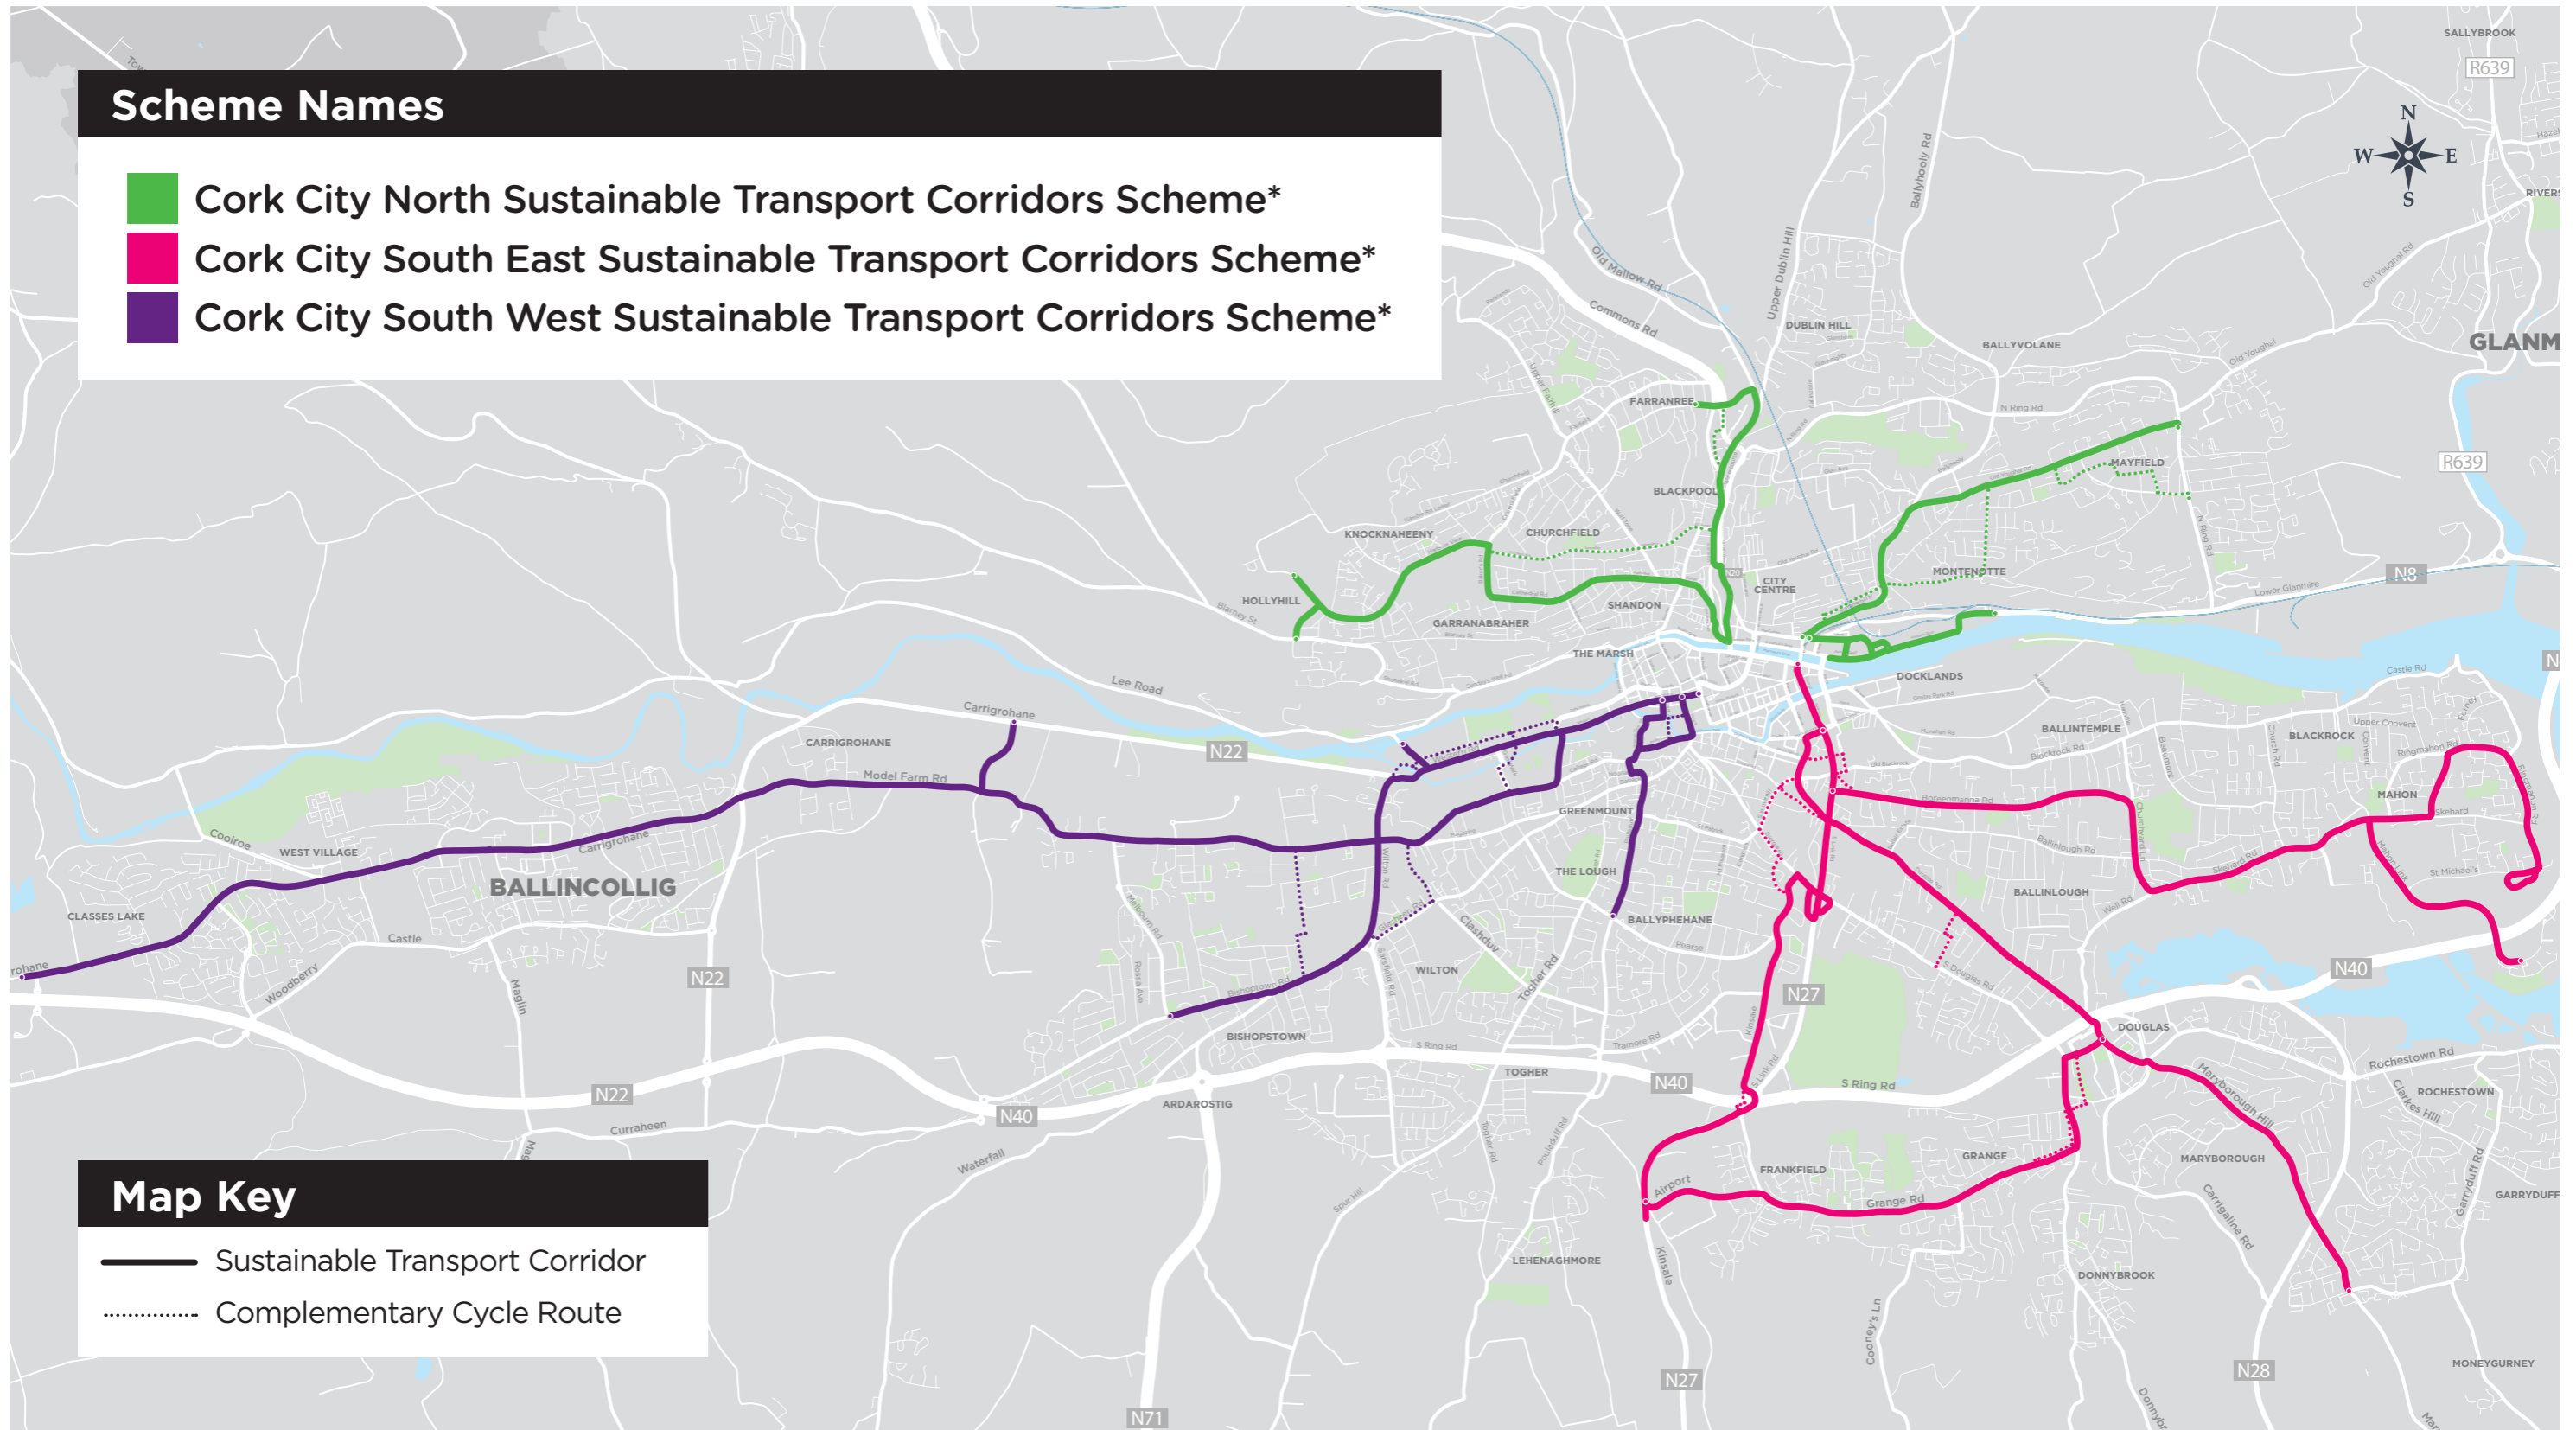

Scheme Names

-  Cork City North Sustainable Transport Corridors Scheme*
-  Cork City South East Sustainable Transport Corridors Scheme*
-  Cork City South West Sustainable Transport Corridors Scheme*

Map Key

-  Sustainable Transport Corridor
-  Complementary Cycle Route

* Subject to Design Development