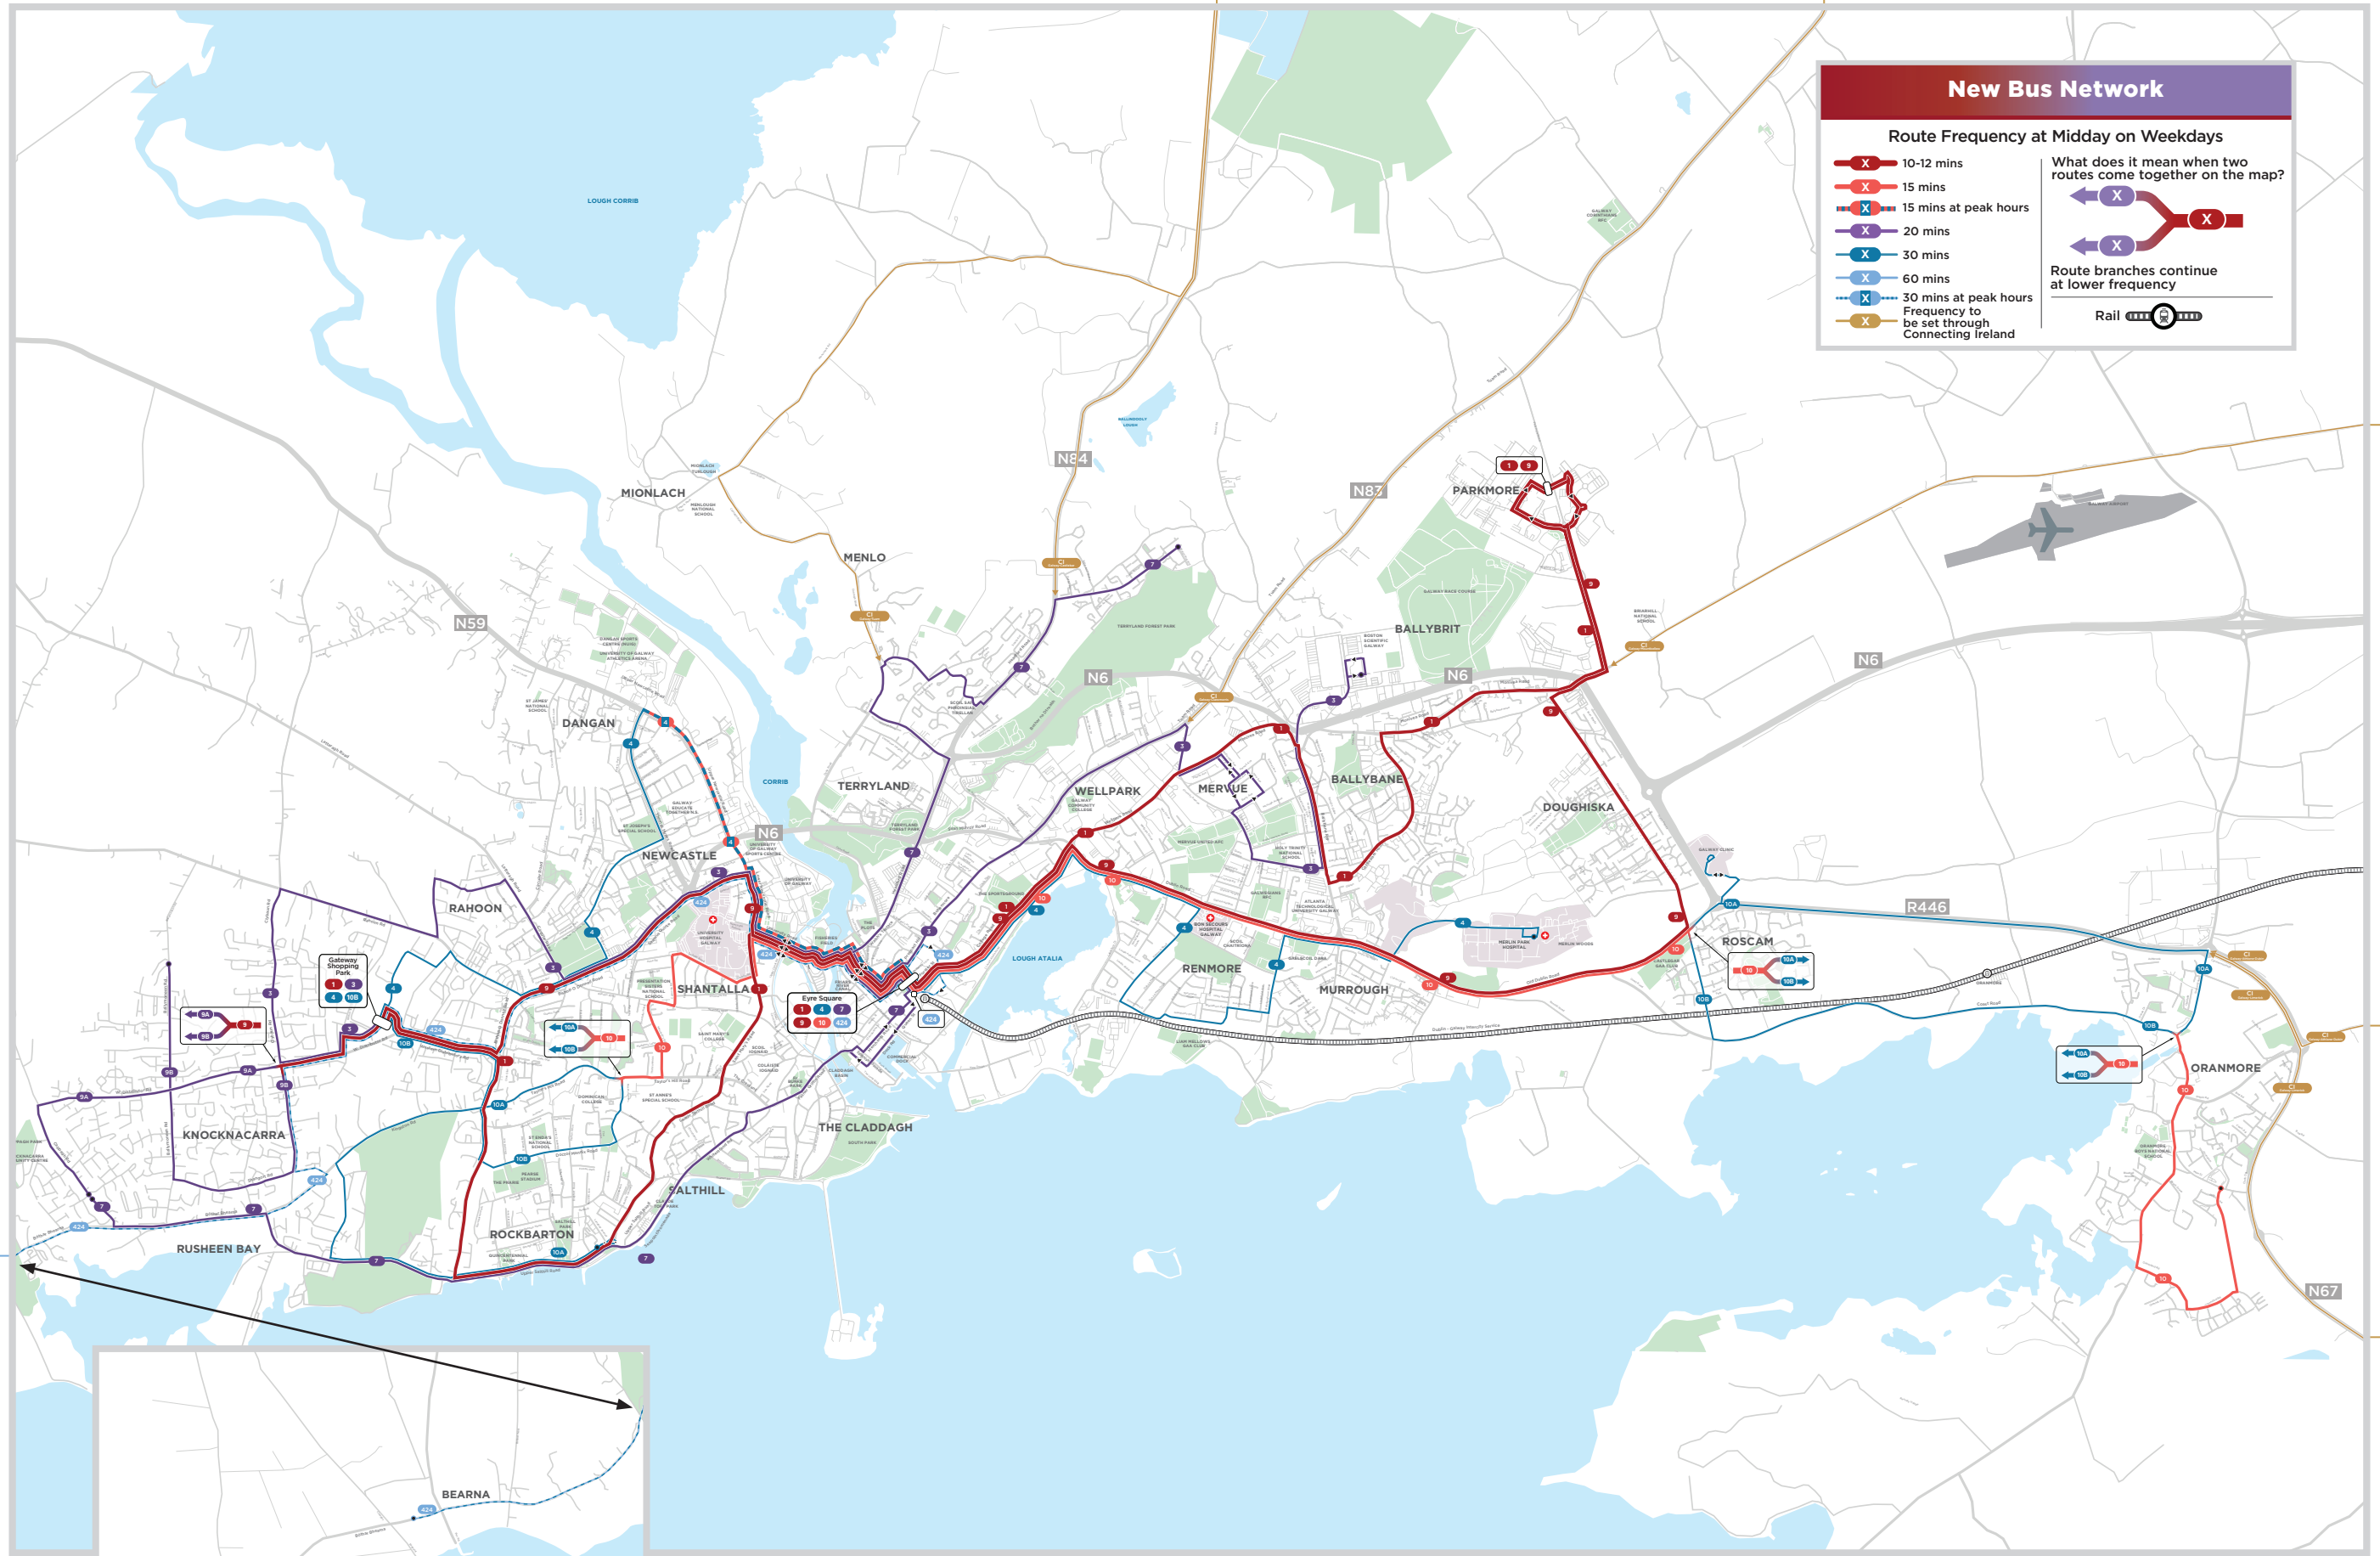

Galway Network Map

- How BusConnects gets you where you want to go.

CI Castlebar/ Westport

CI Sligo/ Ballina/ Tuam/ Roscommon

New Bus Network

Route Frequency at Midday on Weekdays

- 10-12 mins
- 15 mins
- 15 mins at peak hours
- 20 mins
- 30 mins
- 60 mins
- 30 mins at peak hours
- Frequency to be set through Connecting Ireland

What does it mean when two routes come together on the map?

Route branches continue at lower frequency

Rail

CI Mountbellew

CI Athlone/ Dublin

CI Ennis/ Limerick

Bearna
424