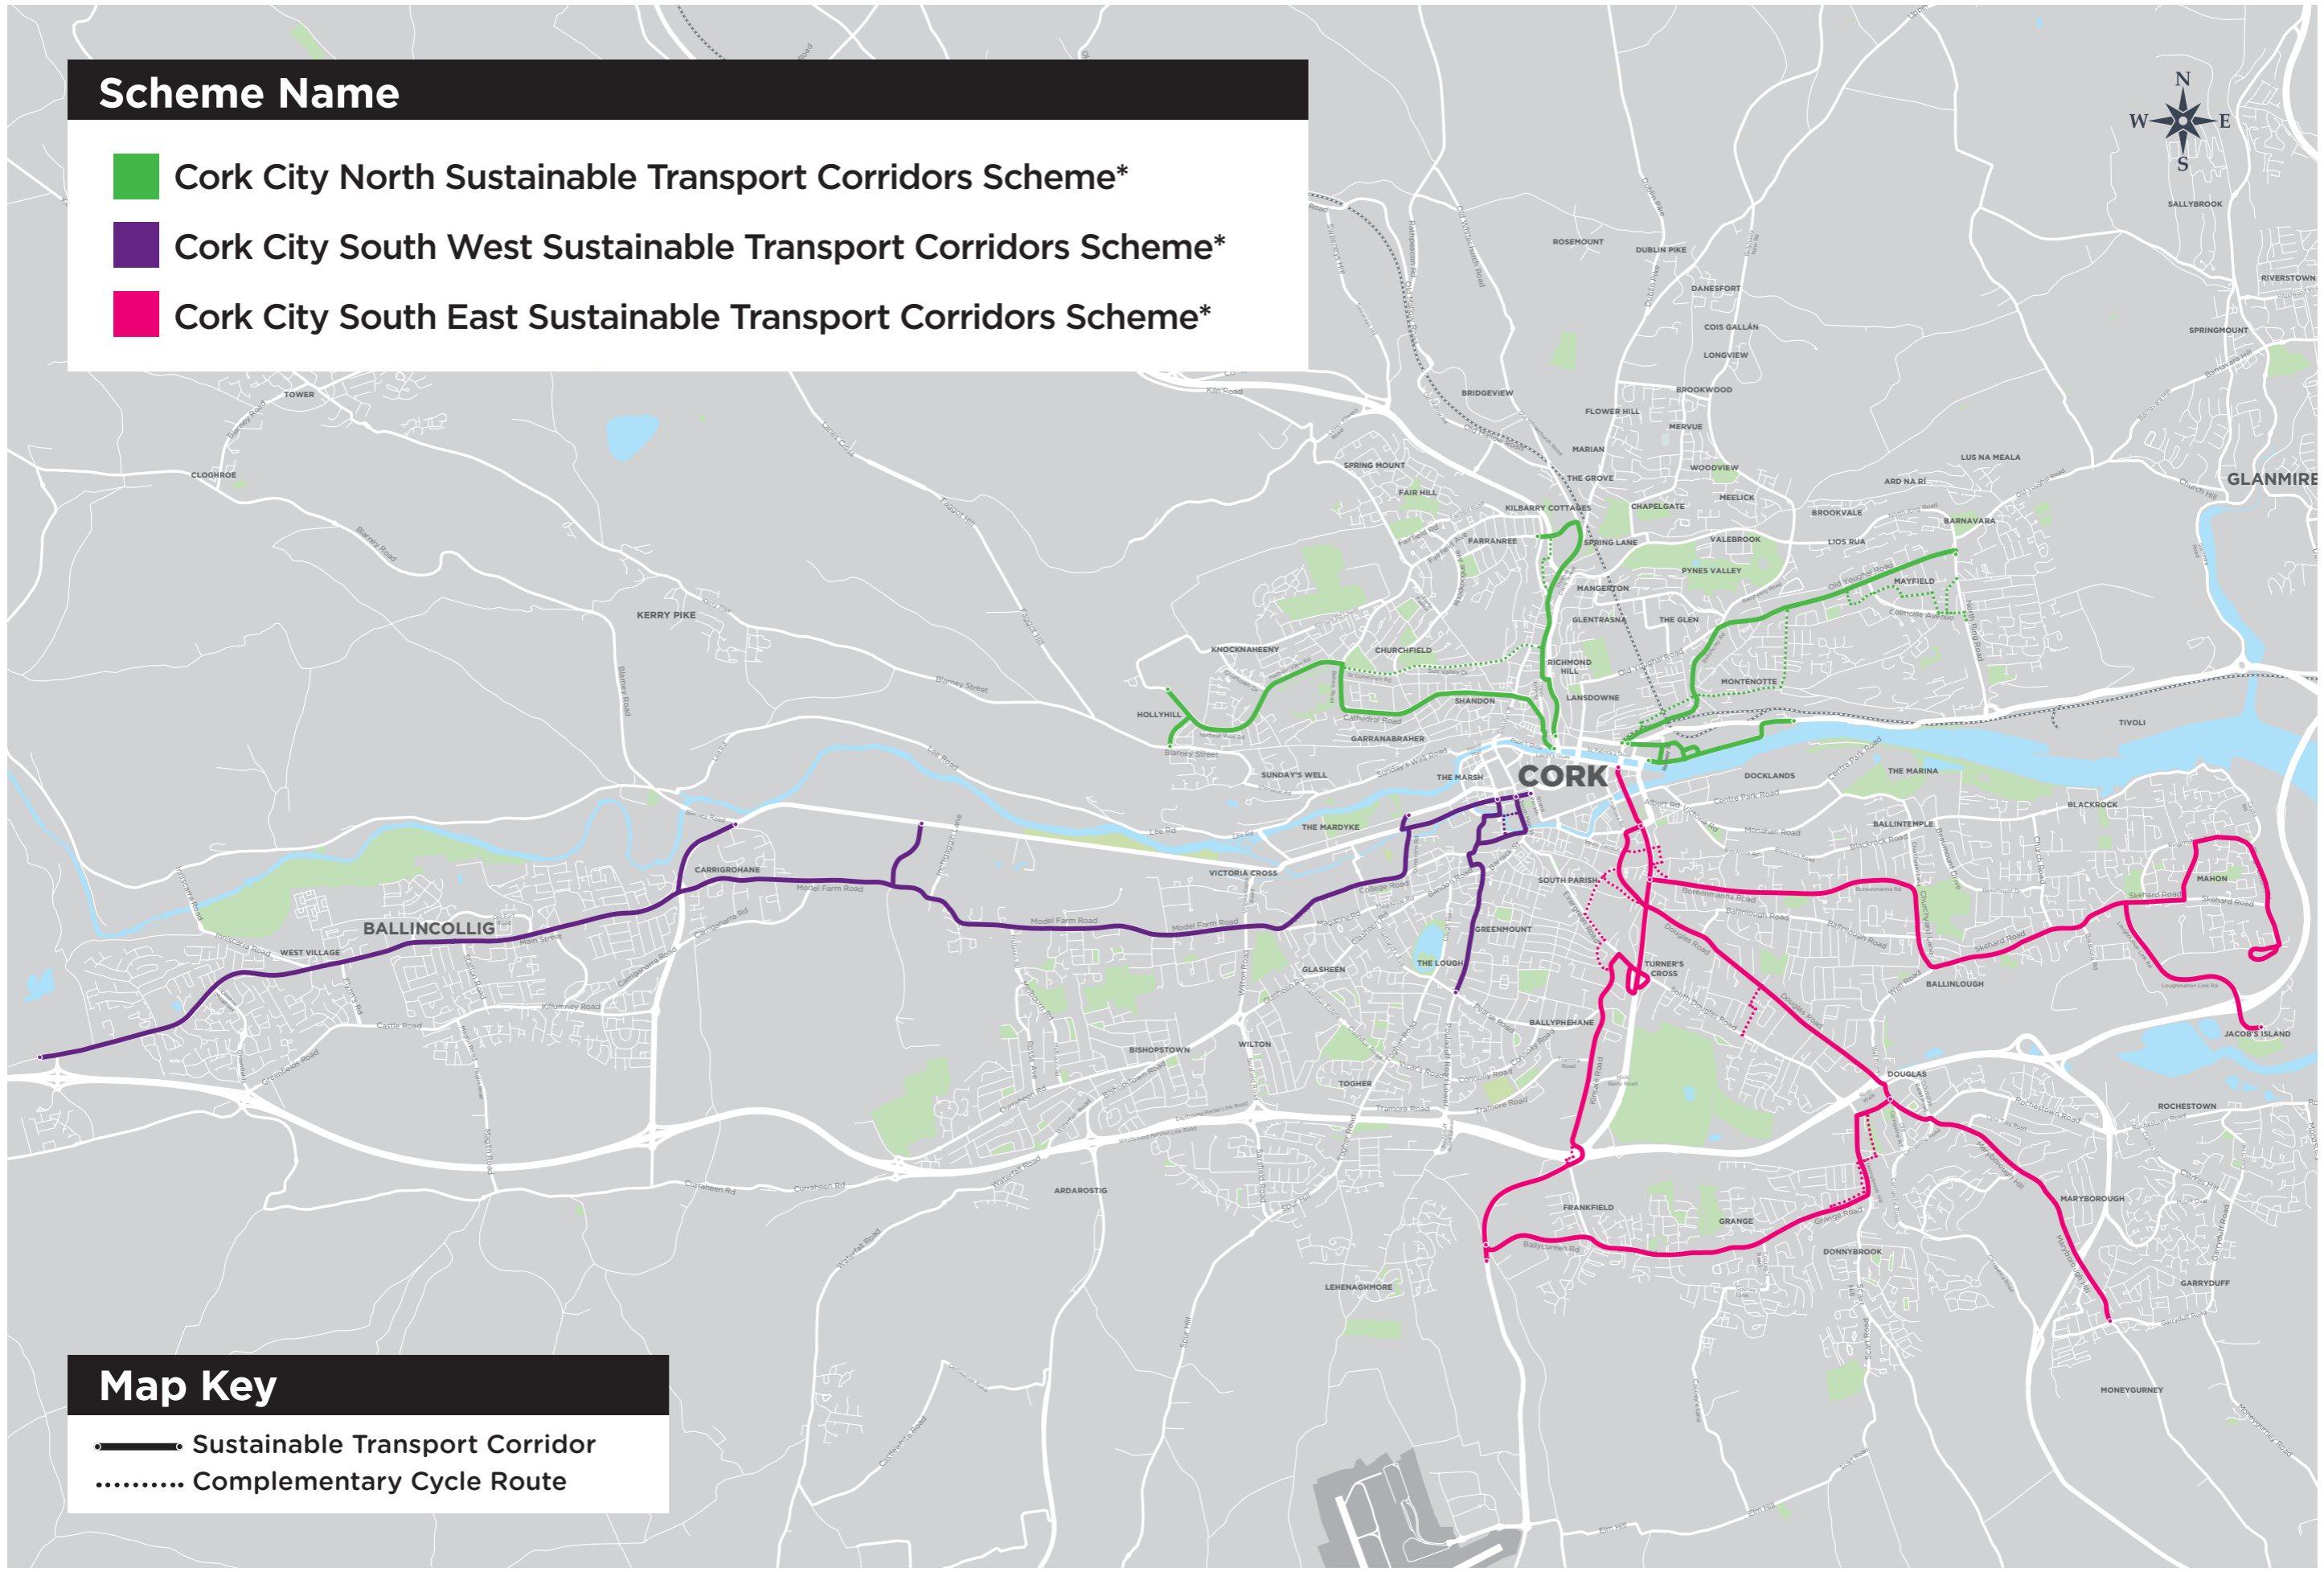

## Scheme Name

-  Cork City North Sustainable Transport Corridors Scheme\*
-  Cork City South West Sustainable Transport Corridors Scheme\*
-  Cork City South East Sustainable Transport Corridors Scheme\*

## Map Key

-  Sustainable Transport Corridor
-  Complementary Cycle Route

\* Subject to Design Development